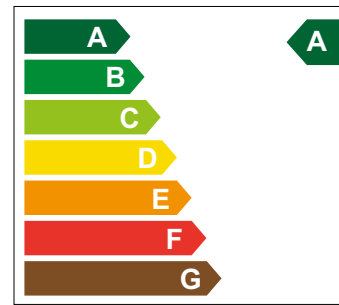

## Saving energy, money and the environment

With energy prices soaring, you need a window and door system that insulates your home, helping to reduce fuel bills and cut carbon emissions.

Most people are familiar with the rainbow 'energy label' on white goods such as fridges and washing machines, with A and A+ ratings the most energy efficient. These also apply to windows and doors.